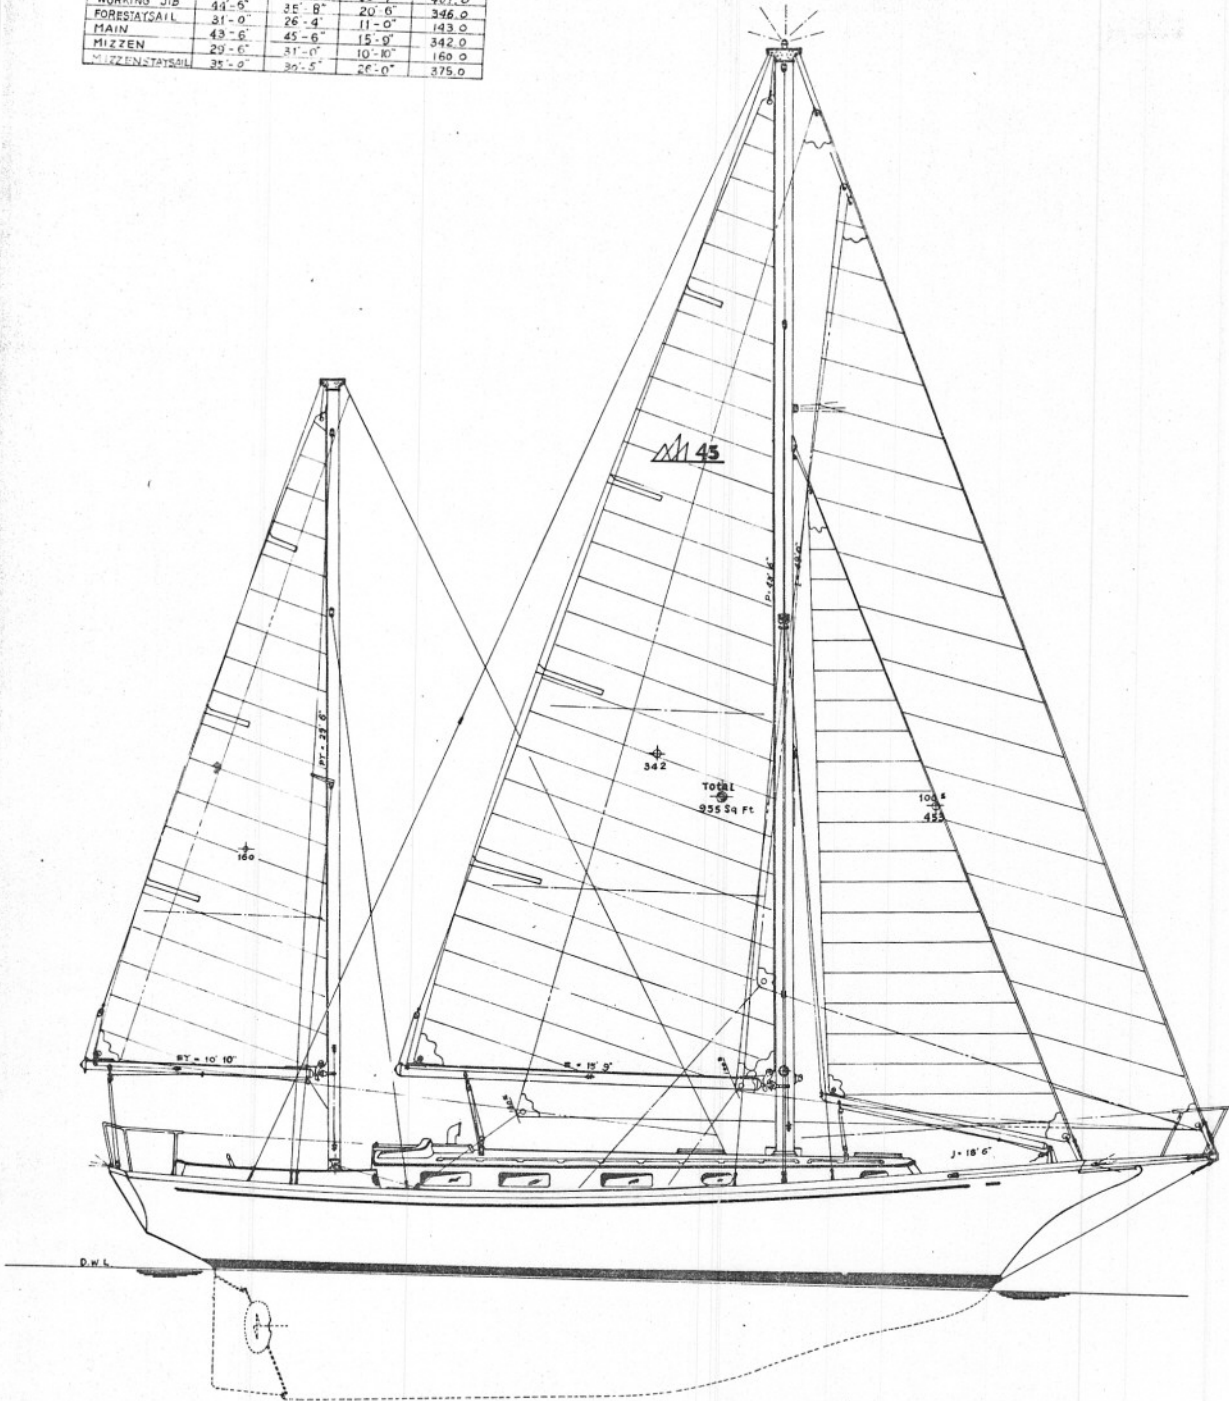

SAIL DIMENSION

SAIL	LUFF	LEECH	FOOT	AREA *
150% GENOA	48'-0"	45'-11"	30'-2"	672.0
100% GENOA	44'-0"	39'-6"	29'-7"	467.0
WORKING JIB	44'-6"	35'-8"	20'-6"	346.0
FORESTAYSAIL	31'-0"	26'-4"	11'-0"	143.0
MAIN	43'-6"	45'-6"	15'-9"	342.0
MIZZEN	29'-6"	31'-0"	10'-10"	160.0
MIZZEN-STAYSAIL	32'-0"	25'-5"	26'-0"	375.0

SPECIFICATION

LOA	45'-0"
LWL	33'-9"
DRAFT	5'-6"
BEAM	12'-8"
DISP.	30,500 lbs
BALLAST	10,000 lbs

FUJI 45 MARK II

SCALE 1/4" = 1'-0"